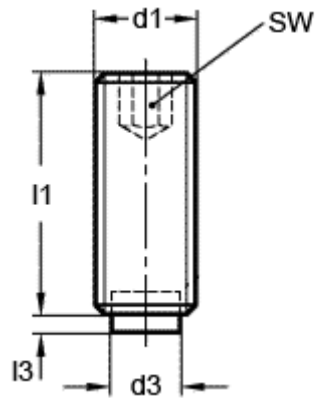

Data Sheet

Article number: 20931609

Description: E+G Grub screw
GN 913.3-M5-16-KU

Measures

d1 = M5
d3 = 3
l1 = 16.0
l3 = 1.0
SW = 2.5